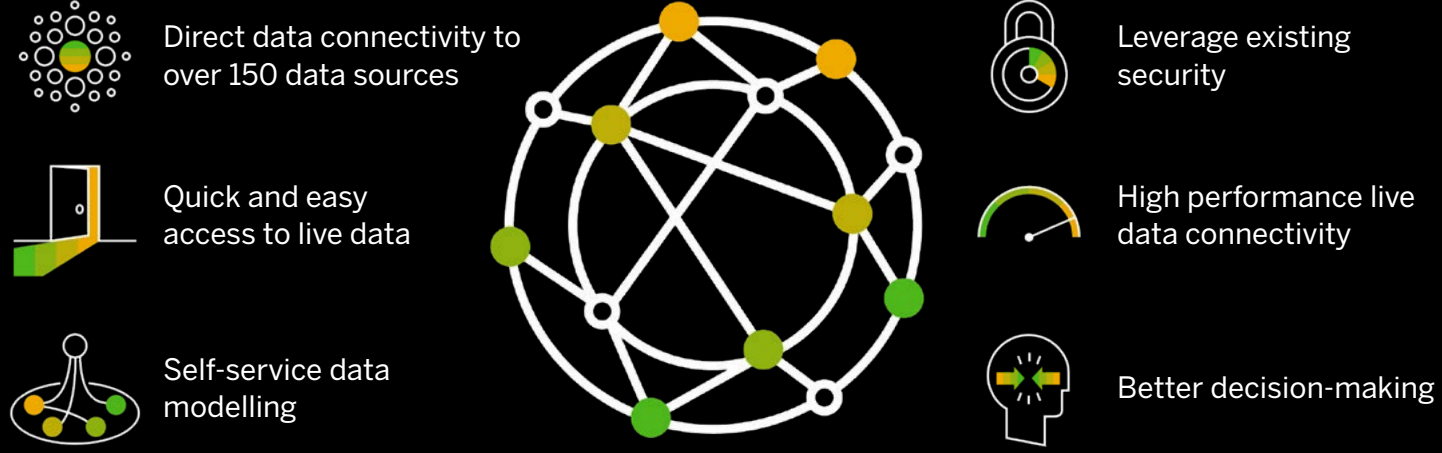

Expand, simplify and unify your data connectivity

Use virtualized data connectivity for SAP® Analytics Cloud and other SAP technologies to **connect live to a vast range of data sources.**

[Learn more](#)

CHALLENGES

SOLUTION

With **APOS Live Data Gateway**, access live virtualized, governed, self-service data connectivity to non-SAP data sources

BENEFITS

With **live data connection to SAP Analytics Cloud**:

EVIDENCE

Making a difference by **making connections**

- 100%** reduction in recurring manual data manipulation processes³
- Live connectivity to **150+** data sources³
- Zero** data replication, user reliance on database administrator resources or coding required³