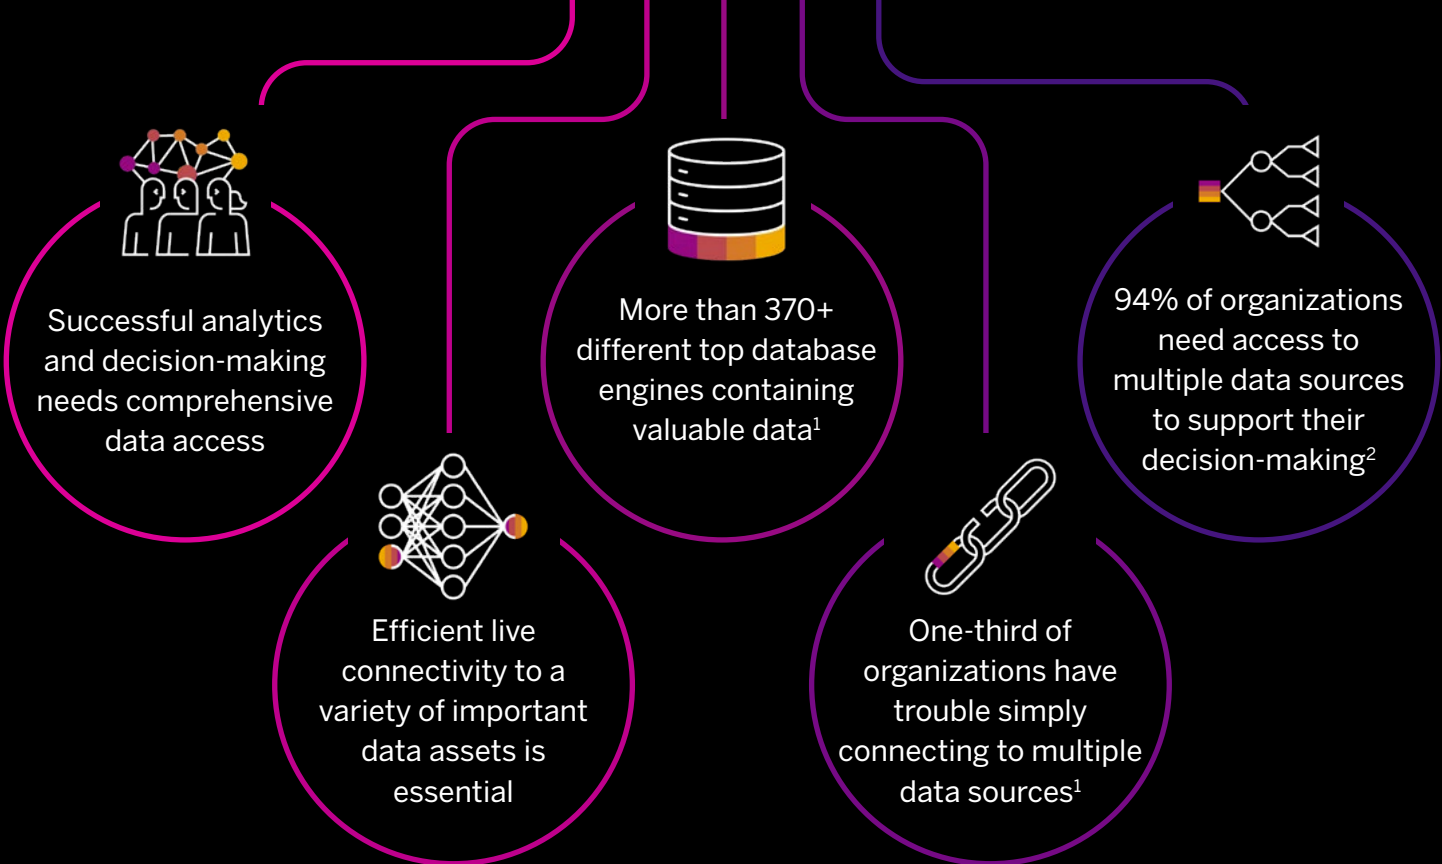

Expand, simplify and unify your data connectivity

Use virtualized data connectivity for SAP® Analytics Cloud and other SAP technologies to **connect live to a vast range of data sources.**

[Learn more](#)

CHALLENGES

SOLUTION

With **APOS Live Data Gateway**, access live virtualized, governed, self-service data connectivity to non-SAP data sources

BENEFITS

With **live data connection to SAP Analytics Cloud**:

EVIDENCE

Making a difference by **making connections**

- 100%** reduction in recurring manual data manipulation processes³
- Live connectivity to **150+** data sources³
- Zero** data replication, user reliance on database administrator resources or coding required³

“ This APOS solution was extremely easy to deploy, simplifying the process of connecting to Google BigQuery and our other data sources. We were also pleased with live data connecting... because it kept all data within the corporate firewall for an added level of security. ”