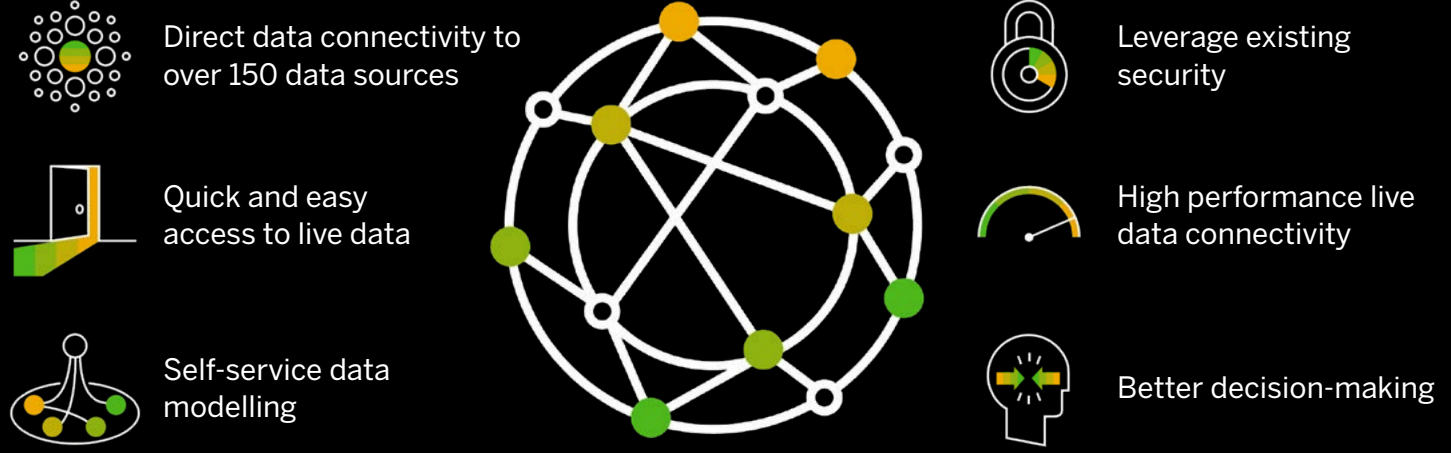

Expand, simplify and unify your data connectivity

Use virtualized data connectivity for SAP® Analytics Cloud and other SAP technologies to **connect live to a vast range of data sources.**

[Learn more](#)

CHALLENGES

SOLUTION

With **APOS Live Data Gateway**, access live virtualized, governed, self-service data connectivity to non-SAP data sources

BENEFITS

With **live data connection to SAP Analytics Cloud**:

EVIDENCE

Making a difference by **making connections**

- 100%** reduction in recurring manual data manipulation processes³
- Live connectivity to **150+** data sources³
- Zero** data replication, user reliance on database administrator resources or coding required³