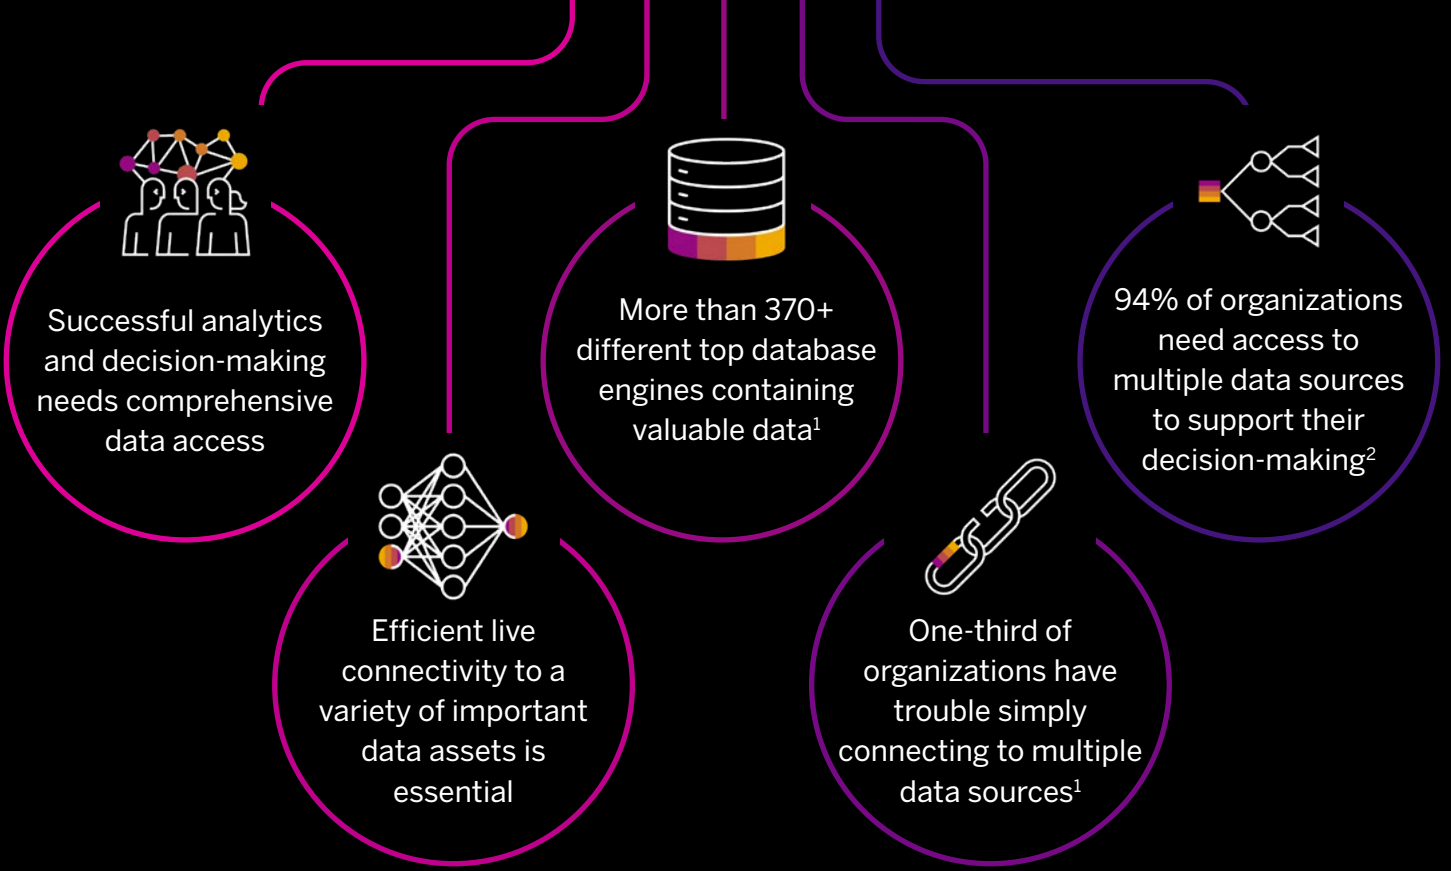

Expand, simplify and unify your data connectivity

Use virtualized data connectivity for SAP® Analytics Cloud and other SAP technologies to **connect live to a vast range of data sources.**

[Learn more](#)

CHALLENGES

SOLUTION

With **APOS Live Data Gateway**, access live virtualized, governed, self-service data connectivity to non-SAP data sources

BENEFITS

With **live data connection to SAP Analytics Cloud**:

EVIDENCE

Making a difference by **making connections**

- 100%** reduction in recurring manual data manipulation processes³
- Live connectivity to **150+** data sources³
- Zero** data replication, user reliance on database administrator resources or coding required³

“ This APOS solution was extremely easy to deploy, simplifying the process of connecting to Google BigQuery and our other data sources. We were also pleased with live data connecting... because it kept all data within the corporate firewall for an added level of security. ”